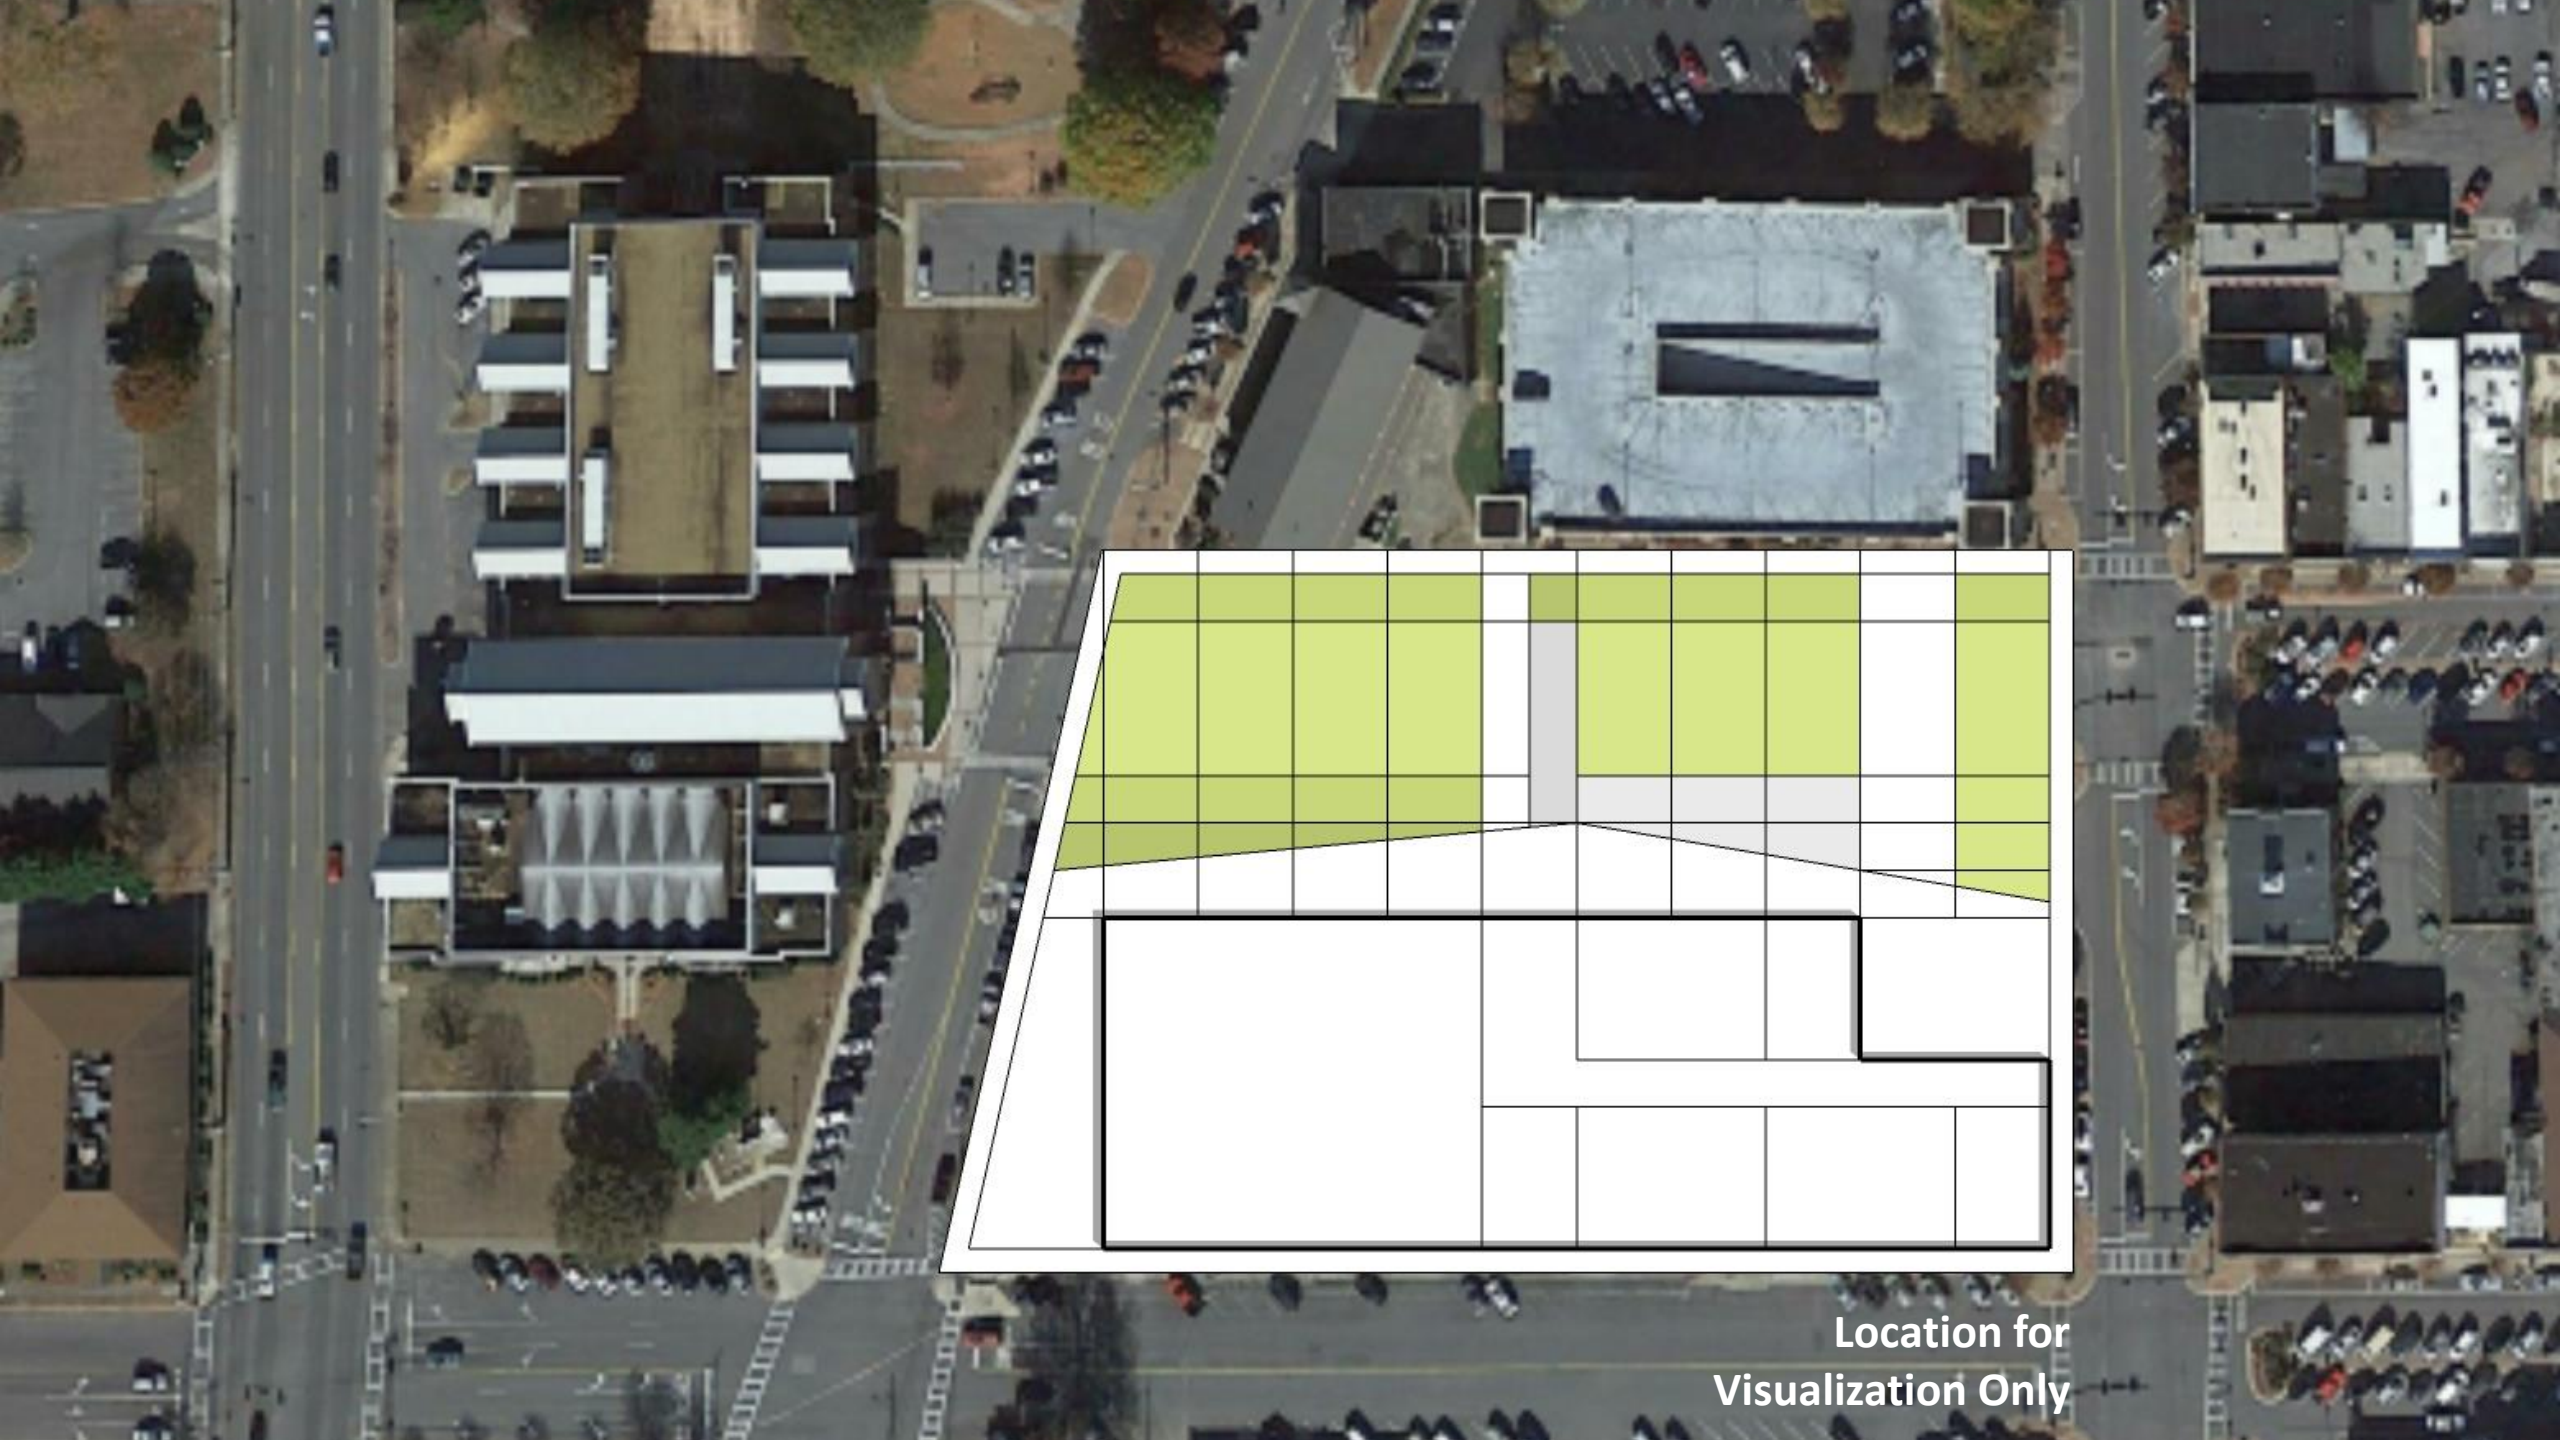

Downtown Building

Design Concept
For Visualization Purposes Only

Location for
Visualization Only

CAREER+TECH ED.

GREEN ROOF

MAKER SPACE

MORRIS

INNOVATION LAB
INNOVATION LAB

AUDITORIUM